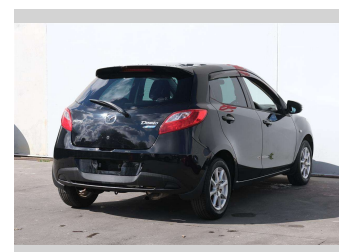

2012 Mazda Demio 13- SKYACTIVE

Purchase Price **POA**
Includes GST, Registration & Licensing

Finance may be available on this vehicle. Ask one of our friendly staff for more information.

Gain peace of mind with Mechanical Breakdown Insurance. **Ask us how.**

Body Style
4 door, Hatchback

Odometer
-

Engine
1300 cc, Internal Combustion

Fuel Type
#91 Petrol

Transmission
Automatic, Front Wheel

Wheels
14", Factory Alloys

VIN
7AT0C12HX23129391

Interior
Grey, Plastic