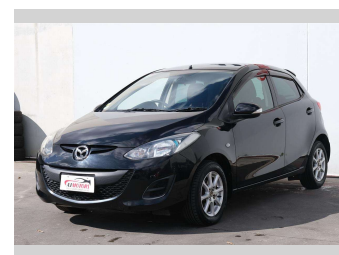

2012 Mazda Demio 13- SKYACTIVE

Purchase Price **POA**
Includes GST, Registration & Licensing

Finance may be available on this vehicle. Ask one of our friendly staff for more information.

Gain peace of mind with Mechanical Breakdown Insurance. **Ask us how.**

Body Style
4 door, Hatchback

Odometer
-

Engine
1300 cc, Internal Combustion

Fuel Type
#91 Petrol

Transmission
Automatic, Front Wheel

Wheels
14", Factory Alloys

VIN
7AT0C12HX23129391

Interior
Grey, Plastic

Safety
-

Reg No.
QFD491

Ext Colour
Black

History
Ex-Overseas

Seats
5 seats, Cloth

CO2 Emissions
-

Energy Economy
-

Stock ID: 34680