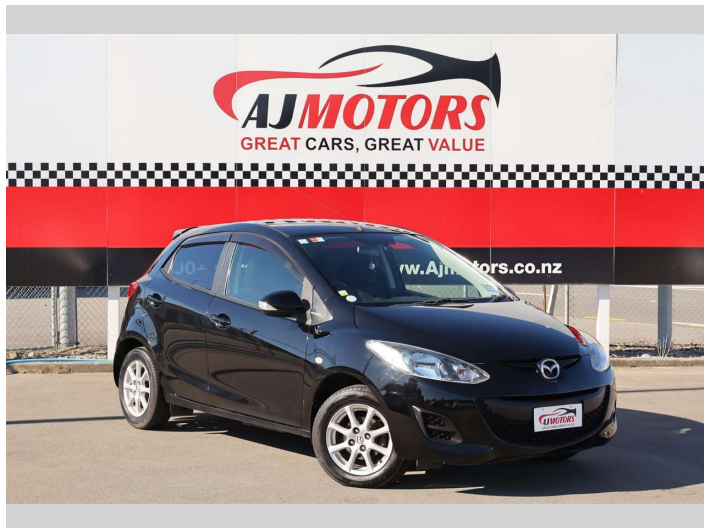

# 2012 Mazda Demio 13- SKYACTIVE

**Purchase Price** **POA**  
Includes GST, Registration & Licensing

Finance may be available on this vehicle. Ask one of our friendly staff for more information.

Gain peace of mind with Mechanical Breakdown Insurance. **Ask us how.**

Body Style  
**4 door, Hatchback**

Odometer  
**129,900 km**

Engine  
**1300 cc, Internal Combustion**

Fuel Type  
**#91 Petrol**

Transmission  
**Automatic, Front Wheel**

Wheels  
**14"**

VIN  
**7AT0C12HX23129391**