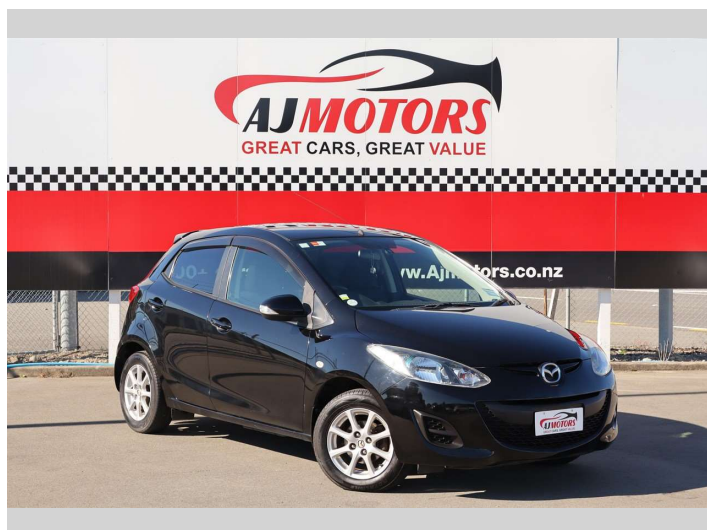

2012 Mazda Demio 13- SKYACTIVE

Purchase Price **\$7,487**

Includes GST
Excludes on-road costs of \$295

Finance may be available on this vehicle. Ask one of our friendly staff for more information.

Gain peace of mind with Mechanical Breakdown Insurance. **Ask us how.**

Body Style
4 door, Hatchback

Odometer
129,900 km

Engine
1300 cc, Internal Combustion

Fuel Type
#91 Petrol

Transmission
Automatic, Front Wheel

Wheels
14"

VIN
7AT0C12HX23129391

Interior
Grey