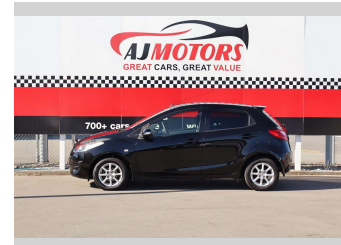

2012 Mazda Demio 13- SKYACTIVE

Purchase Price **\$7,487**

Includes GST
Excludes on-road costs of \$295

Finance may be available on this vehicle. Ask one of our friendly staff for more information.

Gain peace of mind with Mechanical Breakdown Insurance. **Ask us how.**

Body Style
4 door, Hatchback

Odometer
129,900 km

Engine
1300 cc, Internal Combustion

Fuel Type
#91 Petrol

Transmission
Automatic, Front Wheel

Wheels
14"

VIN
7AT0C12HX23129391

Interior
Grey