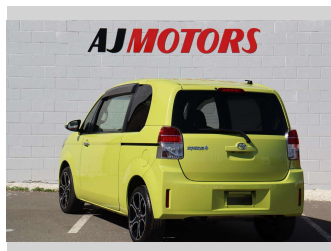

2013 Toyota Spade 4WD/Heater seats

Purchase Price **\$7,988**
Includes GST
 Excludes on-road costs of \$695

Finance may be available on this vehicle. Ask one of our friendly staff for more information.

Gain peace of mind with Mechanical Breakdown Insurance. **Ask us how.**

Body Style
4 door, Hatchback

Odometer
91,106 km

Engine
1500 cc, Internal Combustion

Fuel Type
Petrol

Transmission
Automatic, AWD

Wheels
17", Custom Alloys

VIN
7AT0H662X23006011

Interior
Brown, Plastic

Based on 2023 VSRR rating

Reg No.
 -

Ext Colour
Yellow

History
Ex-Overseas

Seats
5 seats, Cloth

CO2 Emissions
★★★★☆
165 grams/km

Energy Economy
★★★☆☆

Annual fuel cost of \$2,780
7.1L per 100km