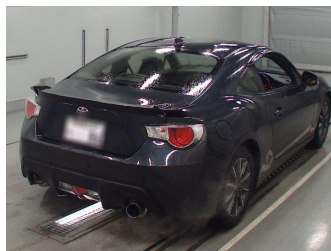

2016 Toyota 86

Purchase Price **POA**
Includes GST, Registration & Licensing

Finance may be available on this vehicle. Ask one of our friendly staff for more information.

Gain peace of mind with Mechanical Breakdown Insurance. **Ask us how.**

Top features
None Listed

Body Style

-

Odometer
59,810 km

Engine
2000 cc

Fuel Type
Petrol

Transmission
CVT

Wheels
-

VIN
-

Interior
-

Safety
-

Reg No.

-

Ext Colour
GRAY

History
Ex-Overseas

Seats
-