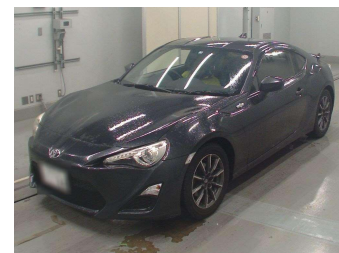

2016 Toyota 86

Purchase Price **POA**
Includes GST, Registration & Licensing

Finance may be available on this vehicle. Ask one of our friendly staff for more information.

Gain peace of mind with Mechanical Breakdown Insurance. **Ask us how.**

Top features
None Listed

Body Style

-

Odometer
59,810 km

Engine
2000 cc

Fuel Type
Petrol

Transmission
CVT

Wheels
-

VIN
-

Interior
-

Safety
-

Reg No.

-

Ext Colour
GRAY

History
Ex-Overseas

Seats
-