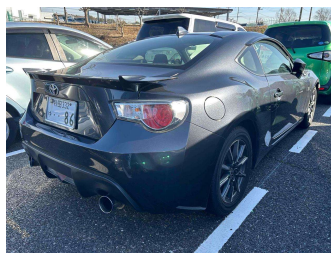

2016 Toyota 86

Purchase Price **POA**
Includes GST, Registration & Licensing

Finance may be available on this vehicle. Ask one of our friendly staff for more information.

Gain peace of mind with Mechanical Breakdown Insurance. **Ask us how.**

Top features
None Listed

Body Style

-

Odometer
59,810 km

Engine
2000 cc

Fuel Type
Petrol

Transmission
CVT

Wheels
-

VIN
-

Interior
-

Safety
-

Reg No.

-

Ext Colour
GRAY

History
Ex-Overseas

Seats
-