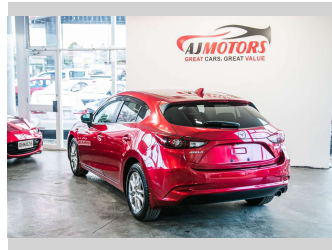

2016 Mazda Axela SPORTS

Purchase Price **POA**
Includes GST, Registration & Licensing

Finance may be available on this vehicle. Ask one of our friendly staff for more information.

Gain peace of mind with Mechanical Breakdown Insurance. **Ask us how.**

Top features
None Listed

Body Style
Hatchback

Odometer
62,800 km

Engine
1500 cc, Internal Combustion

Fuel Type
Petrol

Transmission
Automatic, 2WD

Wheels
-

VIN
7AT0C13JX26400434

Interior
-

Safety

Based on 2025 UCSR rating for 13-19 models

Reg No.
-

Ext Colour
Red

History
Ex-Overseas

Seats
5 seats

CO2 Emissions
★★★★☆
135 grams/km