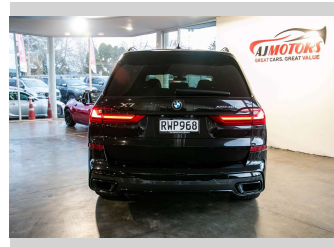

2021 BMW X7 X40I 3.0PT/4WD/8AT

Purchase Price **POA**
Includes GST, Registration & Licensing

Finance may be available on this vehicle. Ask one of our friendly staff for more information.

Gain peace of mind with Mechanical Breakdown Insurance. **Ask us how.**

Top features

- » 360 Degree Reversing C...
- » 4WD
- » Air Conditioning
- » Alloy Wheels
- » Auto Lights
- » Central Locking
- » Cruise Control
- » Multi-function steerin...
- » NZ GPS
- » Paddle Shifter
- » Parking Assist
- » Parking Sensors
- » Power Mirrors
- » Power Seat Adjustment
- » Power Steering
- » Power Tailgate
- » Power Windows
- » Push button start

Body Style
Station Wagon

Odometer
89,800 km

Engine
3000 cc, Internal Combustion

Fuel Type
Petrol

Transmission
Automatic, 4WD

Wheels
-

VIN
WBACW220X09G47909

Interior
-