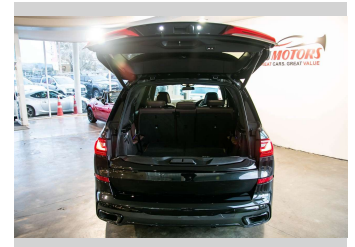

2021 BMW X7 X40I 3.0PT/4WD/8AT

Purchase Price **POA**
Includes GST, Registration & Licensing

Finance may be available on this vehicle. Ask one of our friendly staff for more information.

Gain peace of mind with Mechanical Breakdown Insurance. **Ask us how.**

Top features

- » 360 Degree Reversing C...
- » 4WD
- » Air Conditioning
- » Alloy Wheels
- » Auto Lights
- » Central Locking
- » Cruise Control
- » Multi-function steerin...
- » NZ GPS
- » Paddle Shifter
- » Parking Assist
- » Parking Sensors
- » Power Mirrors
- » Power Seat Adjustment
- » Power Steering
- » Power Tailgate
- » Power Windows
- » Push button start

Body Style
Station Wagon

Odometer
89,800 km

Engine
3000 cc, Internal Combustion

Fuel Type
Petrol

Transmission
Automatic, 4WD

Wheels
-

VIN
WBACW220X09G47909

Interior
-