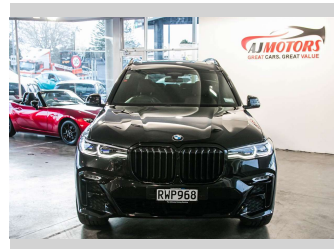

2021 BMW X7 X40I 3.0PT/4WD/8AT

Purchase Price **POA**
Includes GST, Registration & Licensing

Finance may be available on this vehicle. Ask one of our friendly staff for more information.

Gain peace of mind with Mechanical Breakdown Insurance. **Ask us how.**

Body Style
Station Wagon

Odometer
89,800 km

Engine
3000 cc, Internal Combustion

Fuel Type
Petrol

Transmission
Automatic, 4WD

Wheels
-

VIN
WBACW220X09G47909

Interior
-