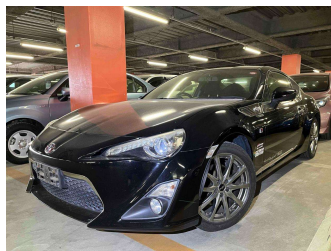

2012 Toyota 86

Purchase Price **POA**
Includes GST, Registration & Licensing

Finance may be available on this vehicle. Ask one of our friendly staff for more information.

Gain peace of mind with Mechanical Breakdown Insurance. **Ask us how.**

Top features
None Listed

Body Style
-

Odometer
103,240 km

Engine
2000 cc

Fuel Type
Petrol

Transmission
CVT

Wheels
-

VIN
-

Interior
-

Safety
-

Reg No.
-

Ext Colour
Black

History
Ex-Overseas

Seats
-

CO2 Emissions
-

Energy Economy
-