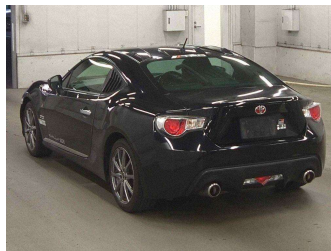

2012 Toyota 86

Purchase Price **POA**
Includes GST, Registration & Licensing

Finance may be available on this vehicle. Ask one of our friendly staff for more information.

Gain peace of mind with Mechanical Breakdown Insurance. **Ask us how.**

Top features
None Listed

Body Style
-

Odometer
103,240 km

Engine
2000 cc

Fuel Type
Petrol

Transmission
CVT

Wheels
-

VIN
-

Interior
-

Safety
-

Reg No.
-

Ext Colour
Black

History
Ex-Overseas

Seats
-

CO2 Emissions
-

Energy Economy
-