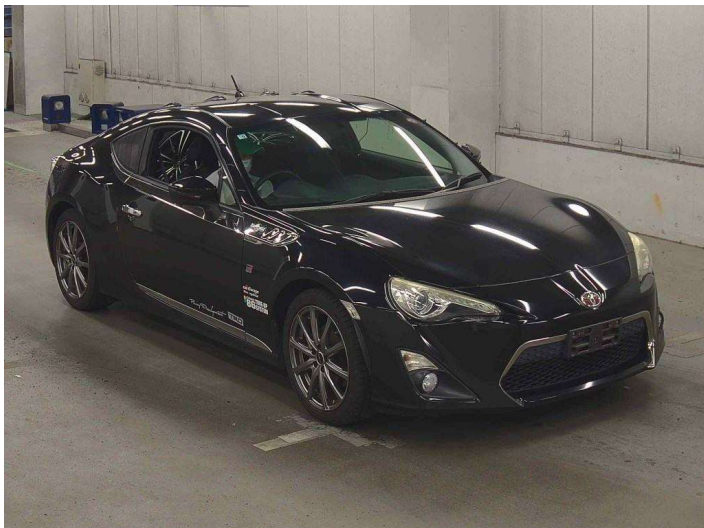

2012 Toyota 86

Purchase Price **POA**
Includes GST, Registration & Licensing

Finance may be available on this vehicle. Ask one of our friendly staff for more information.

Gain peace of mind with Mechanical Breakdown Insurance. **Ask us how.**

Top features
None Listed

Body Style
-

Odometer
103,240 km

Engine
2000 cc

Fuel Type
Petrol

Transmission
CVT

Wheels
-

VIN
-

Interior
-

Safety
-

Reg No.
-

Ext Colour
Black

History
Ex-Overseas

Seats
-

CO2 Emissions
-

Energy Economy
-