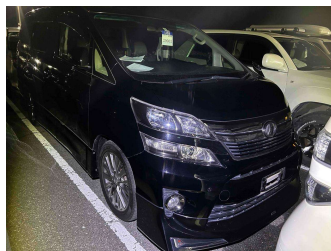

2013 Toyota Vellfire

Purchase Price **POA**
Includes GST, Registration & Licensing

Finance may be available on this vehicle. Ask one of our friendly staff for more information.

Gain peace of mind with Mechanical Breakdown Insurance. **Ask us how.**

Top features
None Listed

Body Style
-

Odometer
102,730 km

Engine
2400 cc

Fuel Type
Petrol

Transmission
CVT

Wheels
-

VIN
-