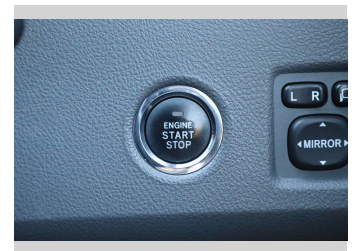

2013 Toyota MARKX ZIO AERIAL 7SEATER

Purchase Price **$12,980**
Includes GST
Excludes on-road costs of $695

Finance may be available on this vehicle. Ask one of our friendly staff for more information.

Gain peace of mind with Mechanical Breakdown Insurance. **Ask us how.**

Top features

- » ABS
- » Auto air-condition
- » Auto headlight
- » Parking Sensors
- » Push button start
- » Rear Wiper
- » Reversing Camera
- » Smart key system with front door touch sensors
- » Traction control

Body Style
4 door, Hatchback

Odometer
78,400 km

Engine
2400 cc, Internal Combustion

Fuel Type
Petrol

Transmission
Automatic, 2WD

Wheels
18"

VIN
7AT0H64TX26041804

Interior
Black

Safety

Based on 2025 VSRR rating

Reg No.
-

Ext Colour
Silver

History
Ex-Overseas

Seats
7 seats

CO2 Emissions
★★★★☆
206 grams/km

Energy Economy
★★★★☆

Annual fuel cost of $3,490
8.9L per 100km

Cost per year is an estimate based on petrol price of $2.80 per litre and an average distance of 14000 km. Emissions and Energy Economy figures standardised to 3P WLTP.

Stock ID: 33215

AJ Motors Christchurch City | Phone 0800 566 789 | Email sockburn@ajmotors.co.nz
393 Ferry Road, Woolston, Christchurch 8023, New Zealand
www.ajmotors.co.nz