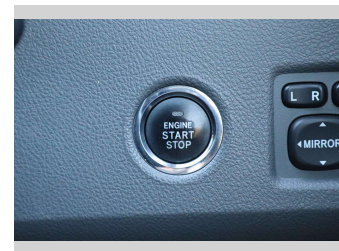

2013 Toyota MARKX ZIO AERIAL 7SEATER

Purchase Price **$12,980**
Includes GST
Excludes on-road costs of $695

Finance may be available on this vehicle. Ask one of our friendly staff for more information.

Gain peace of mind with Mechanical Breakdown Insurance. **Ask us how.**

1. **Top features**
2. » ABS
   - » Auto air-condition
   - » Auto headlight
   - » Parking Sensors
   - » Push button start
   - » Rear Wiper
   - » Reversing Camera
   - » Smart key system with front door touch sensors
   - » Traction control

Body Style
4 door, Hatchback

Odometer
78,400 km

Engine
2400 cc, Internal Combustion

Fuel Type
Petrol

Transmission
Automatic, 2WD

Wheels
18"

VIN
7AT0H64TX26041804

Interior
Black

Safety

Based on 2025 VSRR rating

Reg No.
-

Ext Colour
Silver

History
Ex-Overseas

Seats
7 seats

CO2 Emissions
★★★★☆
206 grams/km

Energy Economy
★★★★☆

Annual fuel cost of $3,490
8.9L per 100km

Cost per year is an estimate based on petrol price of $2.80 per litre and an average distance of 14000 km. Emissions and Energy Economy figures standardised to 3P WLTP.

Stock ID: 33215

AJ Motors Christchurch City | Phone 0800 566 789 | Email sockburn@ajmotors.co.nz
393 Ferry Road, Woolston, Christchurch 8023, New Zealand
www.ajmotors.co.nz