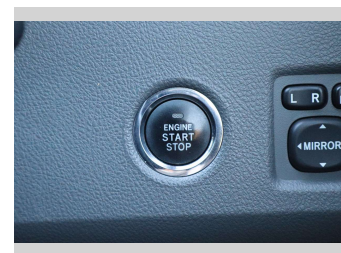

2013 Toyota MARKX ZIO AERIAL 7SEATER

Purchase Price **$11,988**
Includes GST
Excludes on-road costs of $695

Finance may be available on this vehicle. Ask one of our friendly staff for more information.

Gain peace of mind with Mechanical Breakdown Insurance. **Ask us how.**

Top features

- » ABS
- » Auto air-condition
- » Auto headlight
- » Parking Sensors
- » Push button start
- » Rear Wiper
- » Reversing Camera
- » Smart key system with front door touch sensors
- » Traction control

Body Style
4 door, Hatchback

Odometer
78,400 km

Engine
2400 cc, Internal Combustion

Fuel Type
Petrol

Transmission
Automatic, 2WD

Wheels
18"

VIN
7AT0H64TX26041804

Interior
Black

Safety

Based on 2025 VSRR rating

Reg No.
-

Ext Colour
Silver

History
Ex-Overseas

Seats
7 seats

CO2 Emissions
★★★★☆
206 grams/km

Energy Economy
★★★★☆

Annual fuel cost of $3,490
8.9L per 100km

Cost per year is an estimate based on petrol price of $2.80 per litre and an average distance of 14000 km. Emissions and Energy Economy figures standardised to 3P WLTP.

Stock ID: 33215

AJ Motors Christchurch City | Phone 0800 566 789 | Email sockburn@ajmotors.co.nz
393 Ferry Road, Woolston, Christchurch 8023, New Zealand
www.ajmotors.co.nz