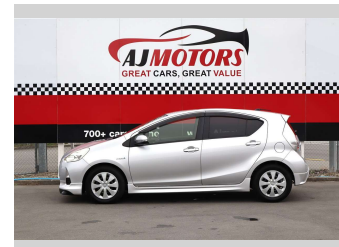

# 2013 Toyota Aqua S Push button / Full bodykit

**Purchase Price** **\$10,480**

Includes GST  
Excludes on-road costs of \$695

Finance may be available on this vehicle. Ask one of our friendly staff for more information.

Body Style  
**4 door, Hatchback**

Odometer  
**108,600 km**

Engine  
**1500 cc, Hybrid**

Fuel Type  
**Petrol**

Transmission  
**Automatic, 2WD**

Wheels  
**15"**

VIN  
**7AT0H65YX26225113**

Interior  
**Black**